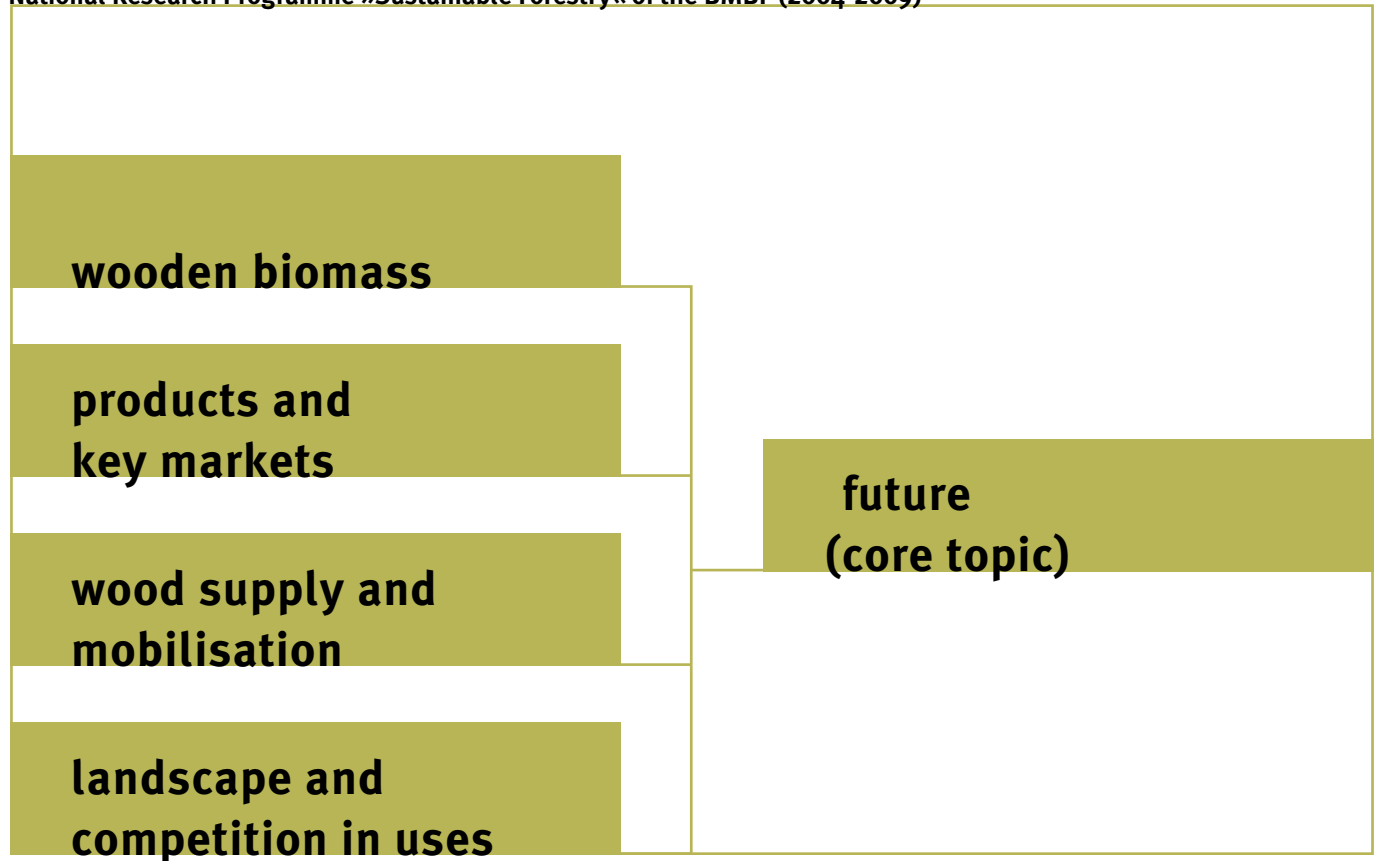

Focal themes of the research programme

National Research Programme »Sustainable Forestry« of the BMBF (2004-2009)

SPONSORED BY THE